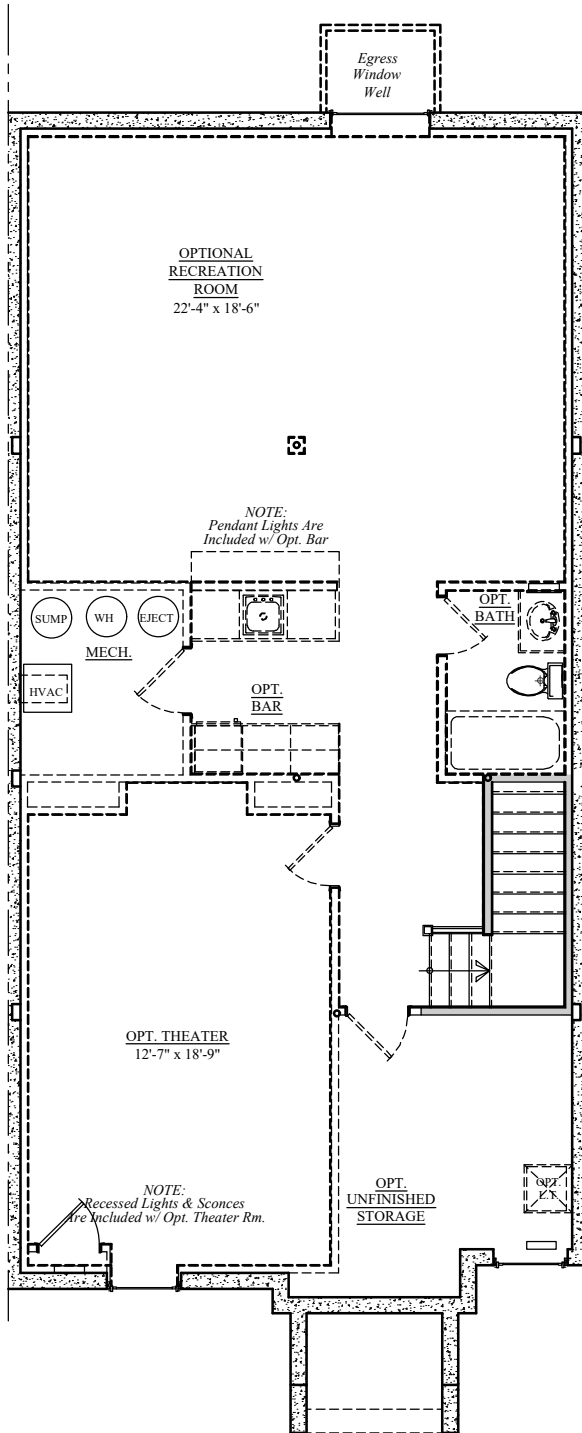

THE GRAND BEAUVAIS

2,275 - 3,748 SQ. FT.

Elevation I

Elevation II

WORMAN'S MILL The Grand Chateau Residences

Lisa Stuart, Sales Manager
301.631.0335 | Lisa.Stuart@wormald.com
2544 Island Grove Blvd, Frederick, MD 21701
By Appointment Only

W
W O R M A L D

Brokers welcome. MHBR
No. 3517 and 6835. Prices
are rounded and subject
to change without notice.

Grand Beauvais First Floor

First Floor

Library ILO Parlor w/ Barn Doors

Optional Elevator

Grand Beauvais Second Floor

Second Floor

Optional Elevator

Grand Beauvais Optional Loft

Optional Traditional Loft

Optional Bedroom #4 Loft

Grand Beauvais Basement

Beauvais Basement

Optional Elevator

Grand Beauvais Garage

Front Elevation

Back Elevation

Side Elevation

NOTES:

NOTES:

NOTES:

LOVE
WHERE
YOU
LIVE