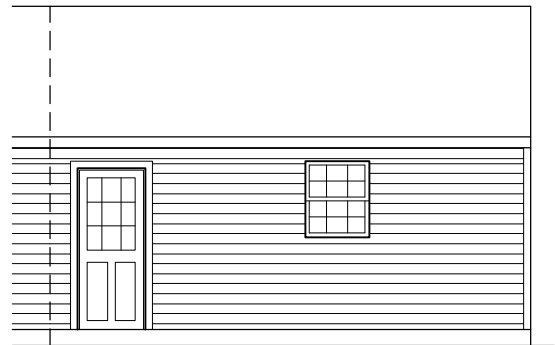

THE GRAND BEAUVAIS

2,275 - 3,748 SQ. FT.

Elevation I

Elevation II

WORMAN'S MILL The Grand Chateau Residences

Lisa Stuart, Sales Manager
301.631.0335 | Lisa.Stuart@wormald.com
2544 Island Grove Blvd, Frederick, MD 21701
By Appointment Only

Second Floor

Optional Elevator

Grand Beauvais Optional Loft

Optional Traditional Loft

Optional Bedroom #4 Loft

Grand Beauvais Basement

Beauvais Basement

Optional Elevator

Grand Beauvais Garage

Front Elevation

Back Elevation

Side Elevation

NOTES:

NOTES:

NOTES:

LOVE
WHERE
YOU
LIVE