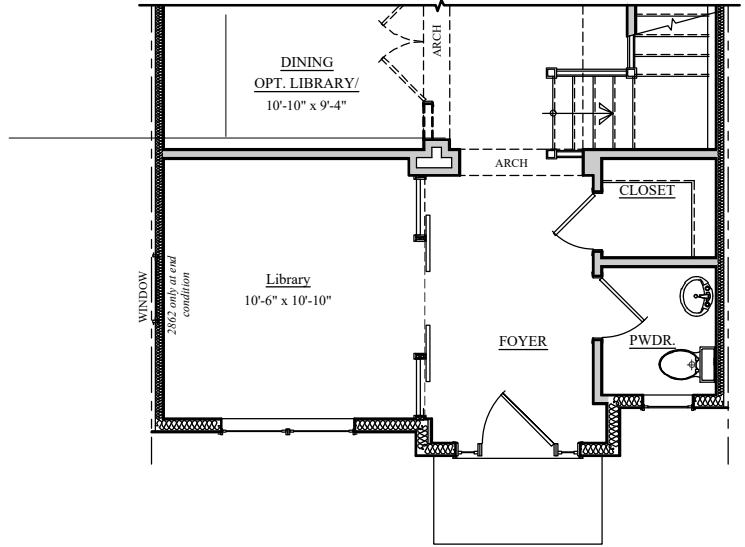

THE GRAND BEAUVAIS

2,275 - 3,748 SQ. FT.

Elevation I

Elevation II

WORMAN'S MILL The Grand Chateau Residences

Lisa Stuart, Sales Manager
301.631.0335 | Lisa.Stuart@wormald.com
2544 Island Grove Blvd, Frederick, MD 21701
By Appointment Only

W
W O R M A L D

Brokers welcome. MHBR
No. 3517 and 6835. Prices
are rounded and subject
to change without notice.

Grand Beauvais First Floor

First Floor

Library ILO Parlor w/ Barn Doors

Optional Elevator

Grand Beauvais Second Floor

Second Floor

Optional Elevator

Grand Beauvais Optional Loft

Optional Traditional Loft

Optional Bedroom #4 Loft

Grand Beauvais Basement

Beauvais Basement

Optional Elevator