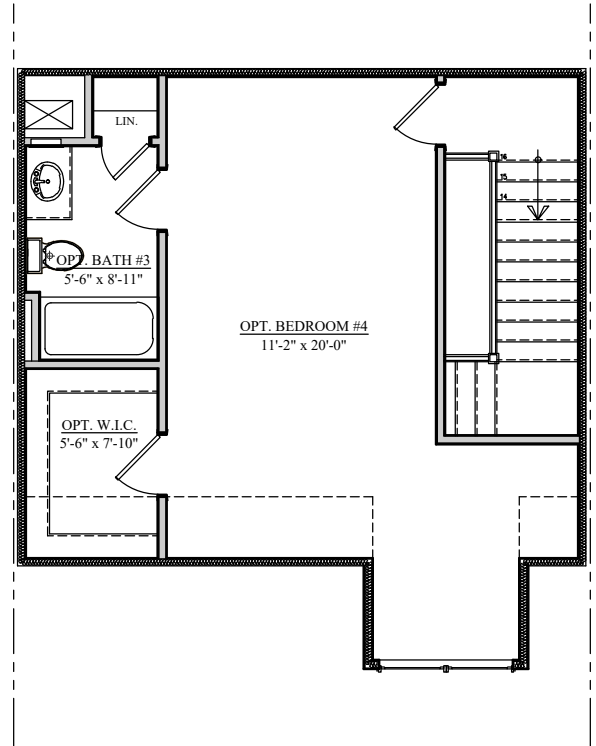

THE GRAND BEAUVAIS

2,275 - 3,748 SQ. FT.

Elevation I

Elevation II

WORMAN'S MILL The Grand Chateau Residences

Lisa Stuart, Sales Manager
301.631.0335 | Lisa.Stuart@wormald.com
2544 Island Grove Blvd, Frederick, MD 21701
By Appointment Only

W
W O R M A L D

Brokers welcome. MHBR
No. 3517 and 6835. Prices
are rounded and subject
to change without notice.

Grand Beauvais First Floor

First Floor

Library ILO Parlor w/ Barn Doors

Optional Elevator

Grand Beauvais Second Floor

Second Floor

Optional Elevator

Grand Beauvais Optional Loft

Optional Traditional Loft

Optional Bedroom #4 Loft

Grand Beauvais Basement

Beauvais Basement

Optional Elevator

Grand Beauvais Garage

Front Elevation

Back Elevation

Side Elevation

NOTES:

NOTES:

NOTES:

LOVE
WHERE
YOU
LIVE