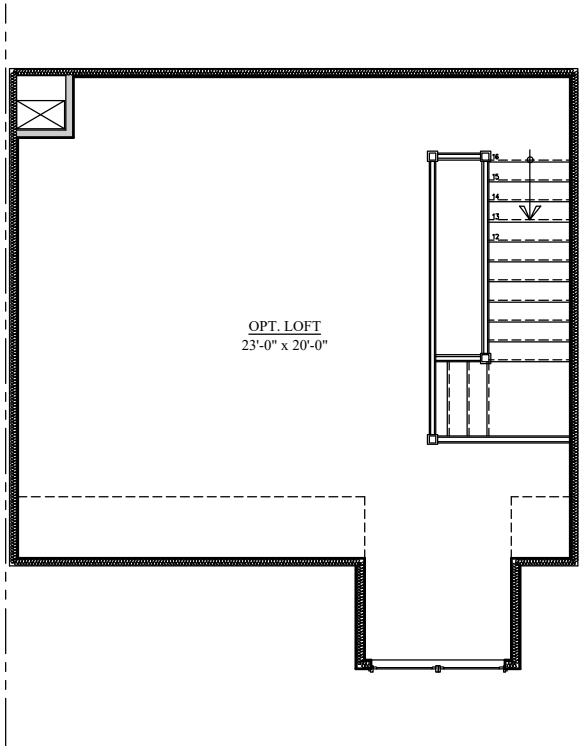

THE GRAND BEAUVAIS

2,275 - 3,748 SQ. FT.

Elevation I

Elevation II

WORMAN'S MILL The Grand Chateau Residences

Lisa Stuart, Sales Manager
301.631.0335 | Lisa.Stuart@wormald.com
2544 Island Grove Blvd, Frederick, MD 21701
By Appointment Only

W
W O R M A L D

Brokers welcome. MHBR
No. 3517 and 6835. Prices
are rounded and subject
to change without notice.

Grand Beauvais First Floor

First Floor

Library ILO Parlor w/ Barn Doors

Optional Elevator

Grand Beauvais Second Floor

Second Floor

Optional Elevator

Grand Beauvais Optional Loft

Optional Traditional Loft

Optional Bedroom #4 Loft

Grand Beauvais Basement

Beauvais Basement

Optional Elevator