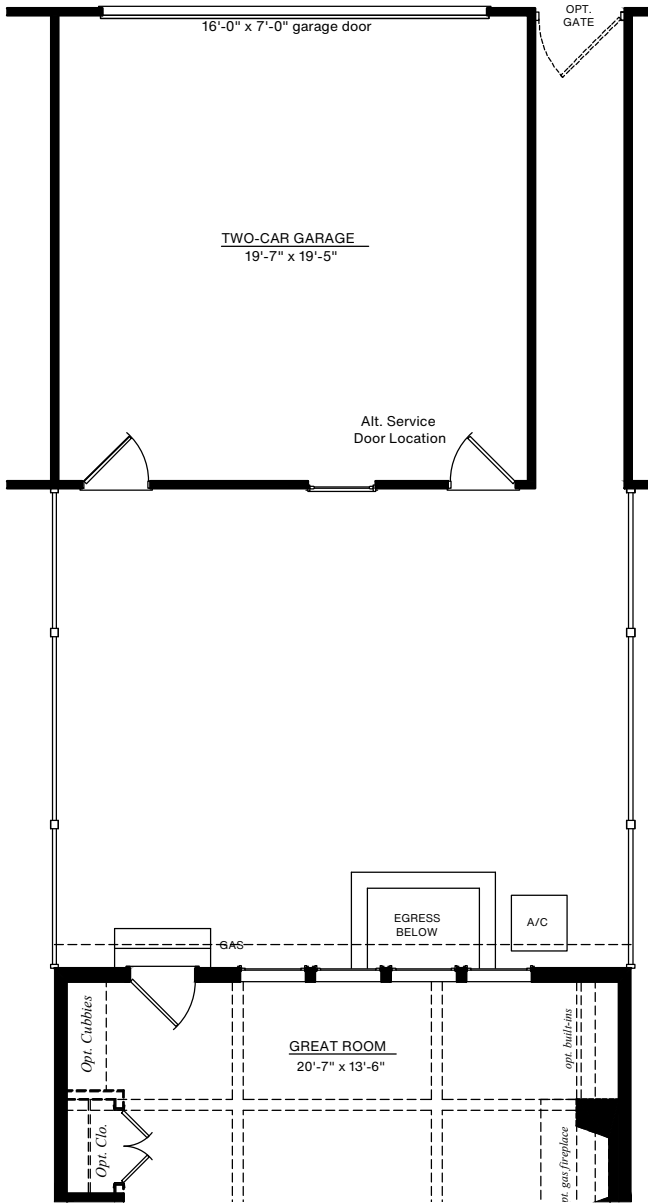

THE GRAND BEAUVAIS

2,275 - 3,748 SQ. FT.

Elevation I

Elevation II

WORMAN'S MILL The Grand Chateau Residences

Lisa Stuart, Sales Manager
301.631.0335 | Lisa.Stuart@wormald.com
2544 Island Grove Blvd, Frederick, MD 21701
By Appointment Only

W
W O R M A L D

Brokers welcome. MHBR
No. 3517 and 6835. Prices
are rounded and subject
to change without notice.

Grand Beauvais First Floor

First Floor

Library ILO Parlor w/ Barn Doors

Optional Elevator

Grand Beauvais Second Floor

Second Floor

Optional Elevator

Grand Beauvais Optional Loft

Optional Traditional Loft

Optional Bedroom #4 Loft

Grand Beauvais Basement

Beauvais Basement

Optional Elevator

Grand Beauvais Garage

Front Elevation

Back Elevation

Side Elevation

NOTES:

NOTES:

NOTES:

LOVE
WHERE
YOU
LIVE