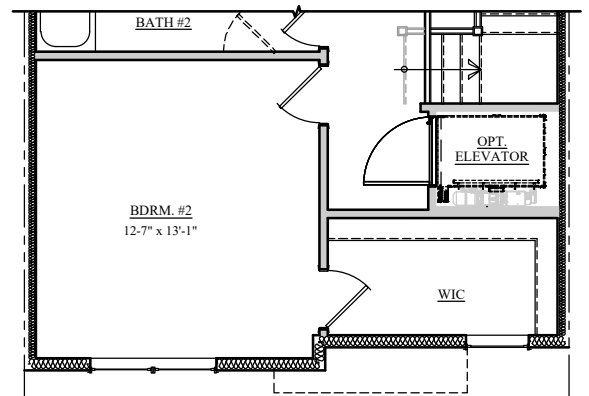

THE GRAND BEAUVAIS

2,275 - 3,748 SQ. FT.

Elevation I

Elevation II

WORMAN'S MILL The Grand Chateau Residences

Lisa Stuart, Sales Manager
301.631.0335 | Lisa.Stuart@wormald.com
2544 Island Grove Blvd, Frederick, MD 21701
By Appointment Only

W
W O R M A L D

Brokers welcome. MHBR
No. 3517 and 6835. Prices
are rounded and subject
to change without notice.

Grand Beauvais First Floor

First Floor

Library ILO Parlor w/ Barn Doors

Optional Elevator

Grand Beauvais Second Floor

Second Floor

Optional Elevator

Grand Beauvais Optional Loft

Optional Traditional Loft

Optional Bedroom #4 Loft

Grand Beauvais Basement

Beauvais Basement

Optional Elevator