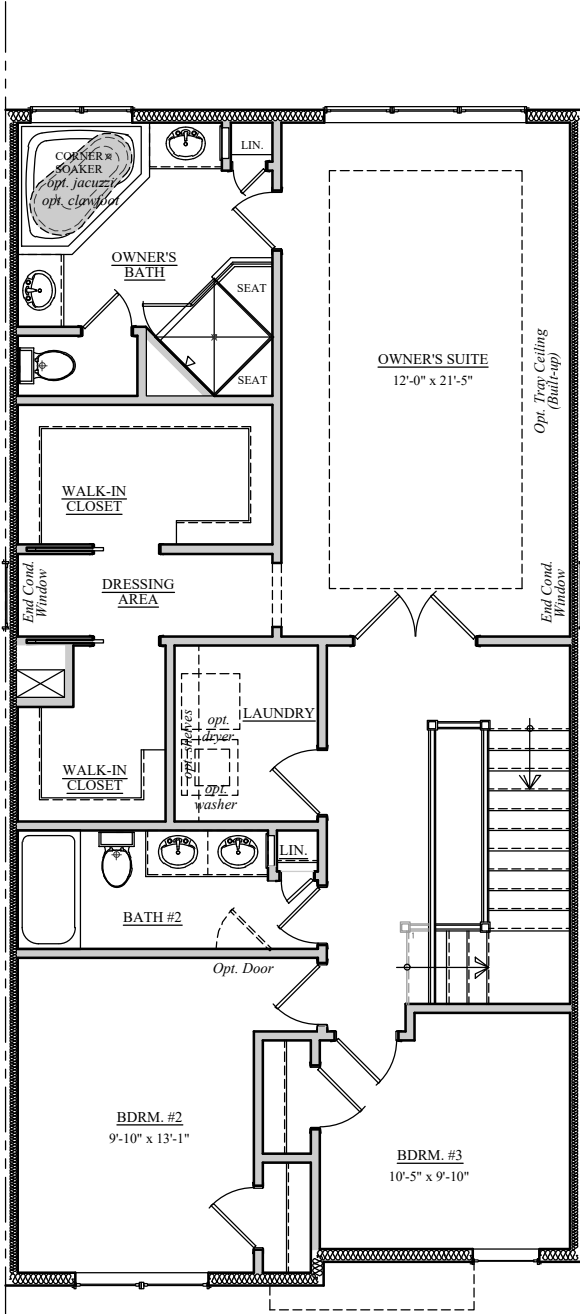

THE GRAND BEAUVAIS

2,275 - 3,748 SQ. FT.

Elevation I

Elevation II

WORMAN'S MILL The Grand Chateau Residences

Lisa Stuart, Sales Manager
301.631.0335 | Lisa.Stuart@wormald.com
2544 Island Grove Blvd, Frederick, MD 21701
By Appointment Only

W
W O R M A L D

Brokers welcome. MHBR
No. 3517 and 6835. Prices
are rounded and subject
to change without notice.

Grand Beauvais First Floor

First Floor

Library ILO Parlor w/ Barn Doors

Optional Elevator

Grand Beauvais Second Floor

Second Floor

Optional Elevator

Grand Beauvais Optional Loft

Optional Traditional Loft

Optional Bedroom #4 Loft

Grand Beauvais Basement

Beauvais Basement

Optional Elevator

Grand Beauvais Garage

Front Elevation

Back Elevation

Side Elevation

NOTES:

NOTES:

NOTES:

LOVE
WHERE
YOU
LIVE