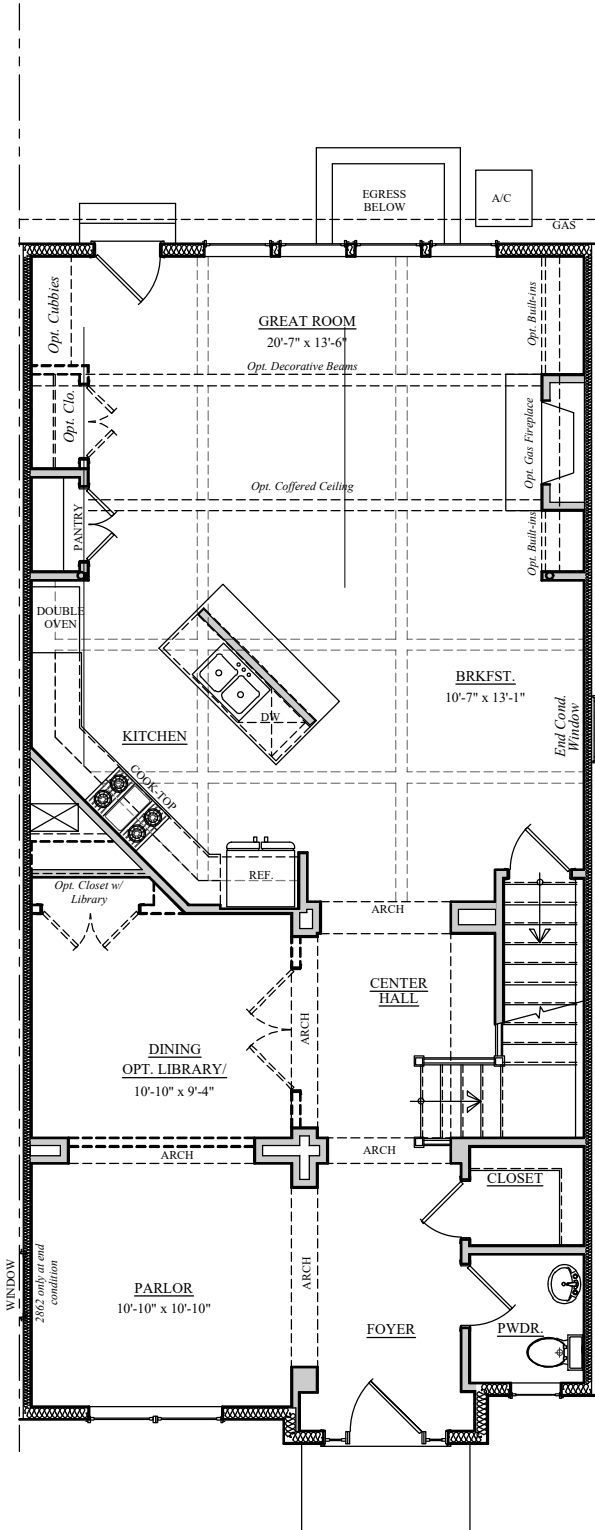

THE GRAND BEAUVAIS

2,275 - 3,748 SQ. FT.

Elevation I

Elevation II

WORMAN'S MILL The Grand Chateau Residences

Lisa Stuart, Sales Manager
301.631.0335 | Lisa.Stuart@wormald.com
2544 Island Grove Blvd, Frederick, MD 21701
By Appointment Only

W
W O R M A L D

Brokers welcome. MHBR
No. 3517 and 6835. Prices
are rounded and subject
to change without notice.

Grand Beauvais First Floor

First Floor

Library ILO Parlor w/ Barn Doors

Optional Elevator

Grand Beauvais Second Floor

Second Floor

Optional Elevator

Grand Beauvais Optional Loft

Optional Traditional Loft

Optional Bedroom #4 Loft

Grand Beauvais Basement

Beauvais Basement

Optional Elevator

Grand Beauvais Garage

Front Elevation

Back Elevation

Side Elevation

NOTES:

NOTES:

NOTES:

LOVE
WHERE
YOU
LIVE