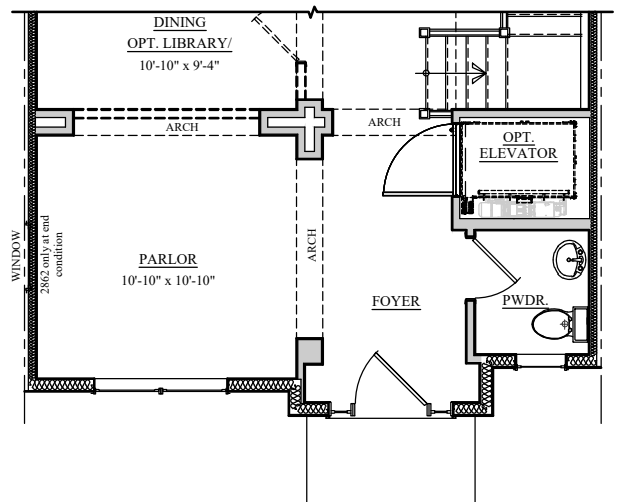

THE GRAND BEAUVAIS

2,275 - 3,748 SQ. FT.

Elevation I

Elevation II

WORMAN'S MILL The Grand Chateau Residences

Lisa Stuart, Sales Manager
301.631.0335 | Lisa.Stuart@wormald.com
2544 Island Grove Blvd, Frederick, MD 21701
By Appointment Only

W
W O R M A L D

Brokers welcome. MHBR
No. 3517 and 6835. Prices
are rounded and subject
to change without notice.

Grand Beauvais First Floor

First Floor

Library ILO Parlor w/ Barn Doors

Optional Elevator

Grand Beauvais Second Floor

Second Floor

Optional Elevator

Grand Beauvais Optional Loft

Optional Traditional Loft

Optional Bedroom #4 Loft

Grand Beauvais Basement

Beauvais Basement

Optional Elevator