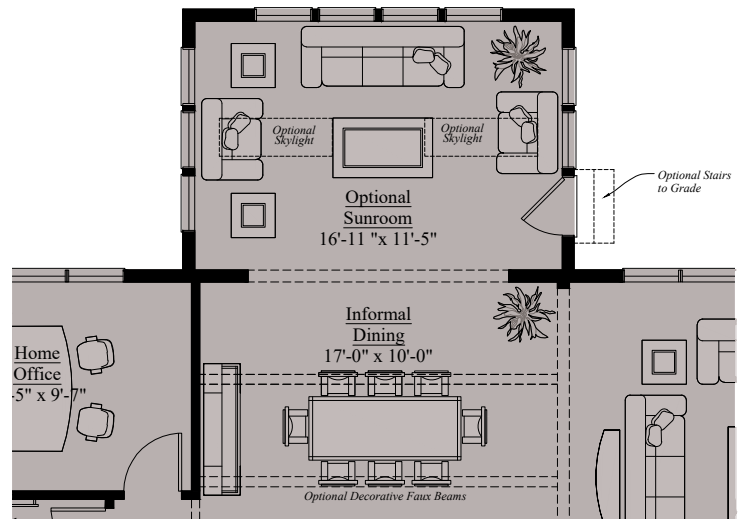

Elevation D - Upper Level

Elevation E - Upper Level

Elevation D - Optional Loft Level

Elevation E - Optional Loft Level

Elevation D - Lower Level

Elevation E - Lower Level

ELIOT | OPTIONS

Main Level - Opt. Deck Plan #2 w/ Opt. Screened Porch

Main Level - Optional Covered Deck

Main Level - Opt. Deck Plan #1

ELIOT | OPTIONS

*Lower Level - Opt. Bedroom #5
Opt. Full Bath*

Main Level - Opt. Dining Room Built-In

Lower Level - Flex Room w/ Opt. Sunroom Above

ELIOT | OPTIONS

Main Level - Opt. Deck Plan #2 w/ Opt. Sunroom

Main Level - Optional Screened Porch

Main Level - Optional Bay Window

Main Level - Optional Sunroom

Main Level - Opt. Sliding French Door

NOTES: