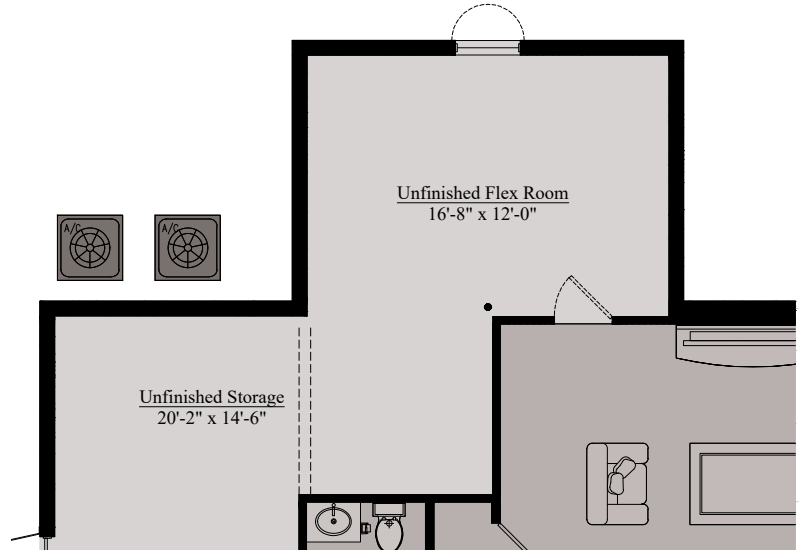

Elevation D - Upper Level

Elevation E - Upper Level

Elevation D - Optional Loft Level

Elevation E - Optional Loft Level

Elevation D - Lower Level

Elevation E - Lower Level

ELIOT | OPTIONS

Main Level - Opt. Deck Plan #2 w/ Opt. Screened Porch

Main Level - Optional Covered Deck

Main Level - Opt. Deck Plan #1

ELIOT | OPTIONS

*Lower Level - Opt. Bedroom #5
Opt. Full Bath*

Main Level - Opt. Dining Room Built-In

Lower Level - Flex Room w/ Opt. Sunroom Above

ELIOT | OPTIONS

Main Level - Opt. Deck Plan #2 w/ Opt. Sunroom

Main Level - Optional Screened Porch

Main Level - Optional Bay Window

Main Level - Optional Sunroom

Main Level - Opt. Sliding French Door

NOTES: