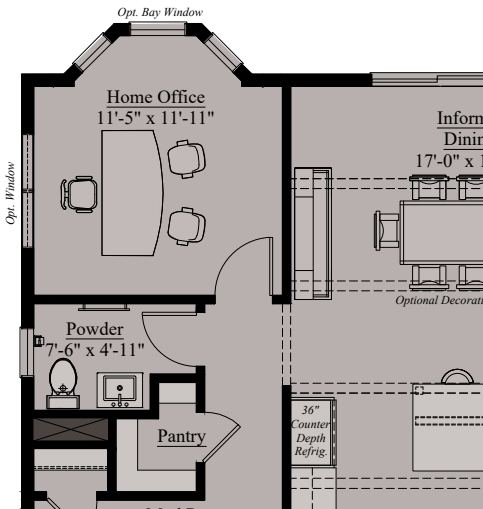

Elevation D - Upper Level

Elevation E - Upper Level

Elevation D - Optional Loft Level

Elevation E - Optional Loft Level

Elevation D - Lower Level

Elevation E - Lower Level

ELIOT | OPTIONS

Main Level - Opt. Deck Plan #2 w/ Opt. Screened Porch

Main Level - Optional Covered Deck

Main Level - Opt. Deck Plan #1

ELIOT | OPTIONS

*Lower Level - Opt. Bedroom #5
Opt. Full Bath*

Main Level - Opt. Dining Room Built-In

Lower Level - Flex Room w/ Opt. Sunroom Above

ELIOT | OPTIONS

Main Level - Opt. Deck Plan #2 w/ Opt. Sunroom

Main Level - Optional Screened Porch

Main Level - Optional Bay Window

Main Level - Optional Sunroom

Main Level - Opt. Sliding French Door

NOTES: