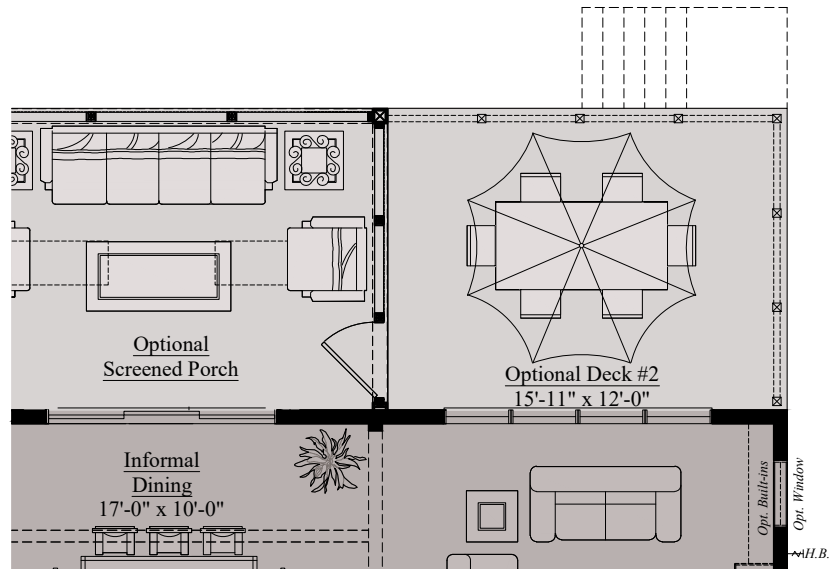

Elevation C - Upper Level

Elevation B - Optional Loft Level

Elevation C - Optional Loft Level

Elevation B - Lower Level

Elevation C - Lower Level

ELIOT | ELEVATIONS

Elevation D - Main Level

Elevation E - Main Level

Elevation D - Upper Level

Elevation E - Upper Level

Elevation D - Optional Loft Level

Elevation E - Optional Loft Level

Elevation D - Lower Level

Elevation E - Lower Level

ELIOT | OPTIONS

Main Level - Opt. Deck Plan #2 w/ Opt. Screened Porch

Main Level - Optional Covered Deck

Main Level - Opt. Deck Plan #1

ELIOT | OPTIONS

*Lower Level - Opt. Bedroom #5
Opt. Full Bath*

Main Level - Opt. Dining Room Built-In

Lower Level - Flex Room w/ Opt. Sunroom Above

ELIOT | OPTIONS

Main Level - Opt. Deck Plan #2 w/ Opt. Sunroom

Main Level - Optional Screened Porch

Main Level - Optional Bay Window

Main Level - Optional Sunroom

Main Level - Opt. Sliding French Door

NOTES: