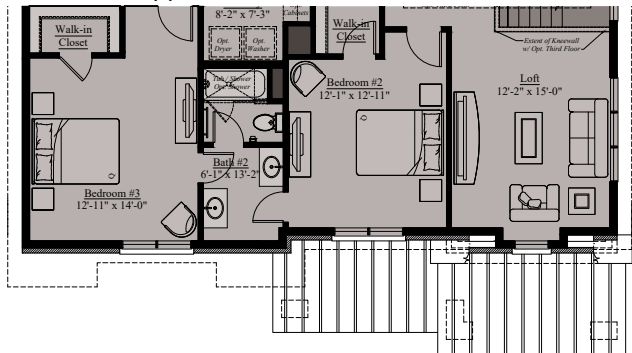

ELIOT | OPTIONAL LOFT

Elevation A

ELIOT | LOWER LEVEL

Elevation A

ELIOT | ELEVATIONS

Elevation B - Main Level

Elevation C - Main Level

Elevation B - Upper Level

Elevation C - Upper Level

Elevation B - Optional Loft Level

Elevation C - Optional Loft Level

Elevation B - Lower Level

Elevation C - Lower Level

ELIOT | ELEVATIONS

Elevation D - Main Level

Elevation E - Main Level

Elevation D - Upper Level

Elevation E - Upper Level

Elevation D - Optional Loft Level

Elevation E - Optional Loft Level

Elevation D - Lower Level

Elevation E - Lower Level

ELIOT | OPTIONS

Main Level - Opt. Deck Plan #2 w/ Opt. Screened Porch

Main Level - Optional Covered Deck

Main Level - Opt. Deck Plan #1

ELIOT | OPTIONS

*Lower Level - Opt. Bedroom #5
Opt. Full Bath*

Main Level - Opt. Dining Room Built-In

Lower Level - Flex Room w/ Opt. Sunroom Above