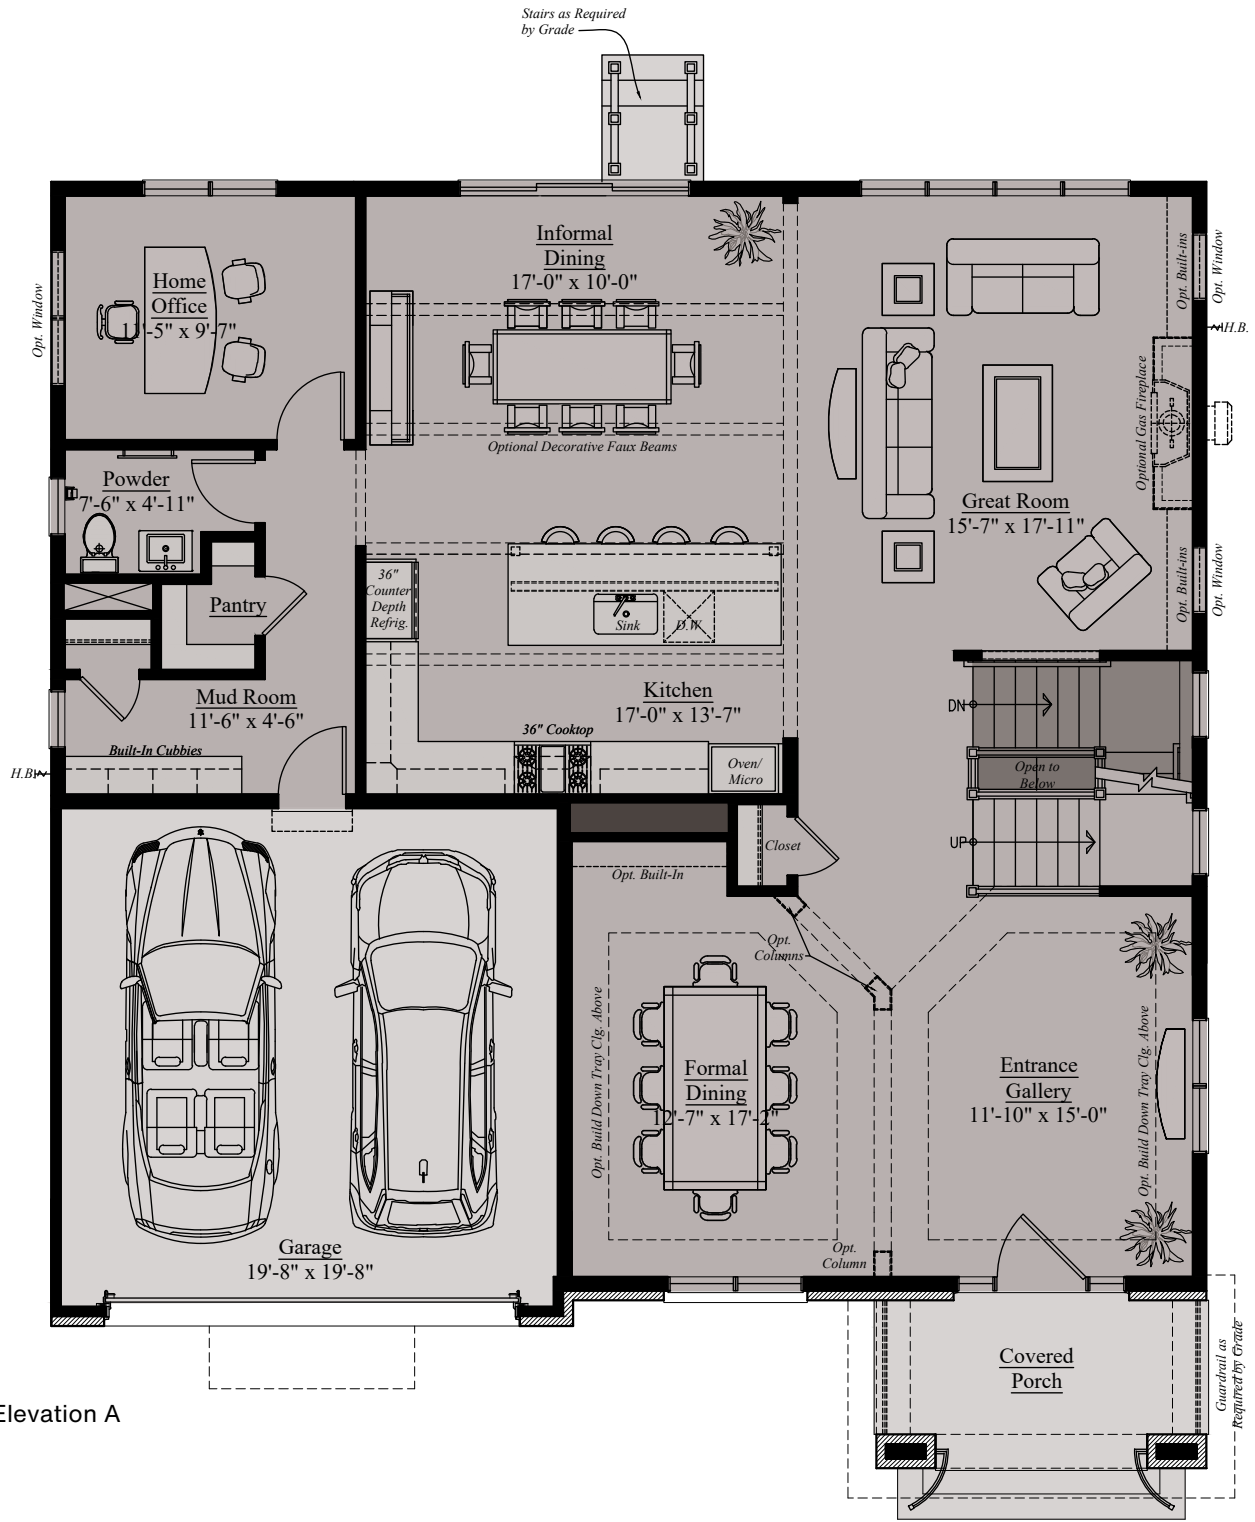

ELIOT | MAIN LEVEL

Elevation A