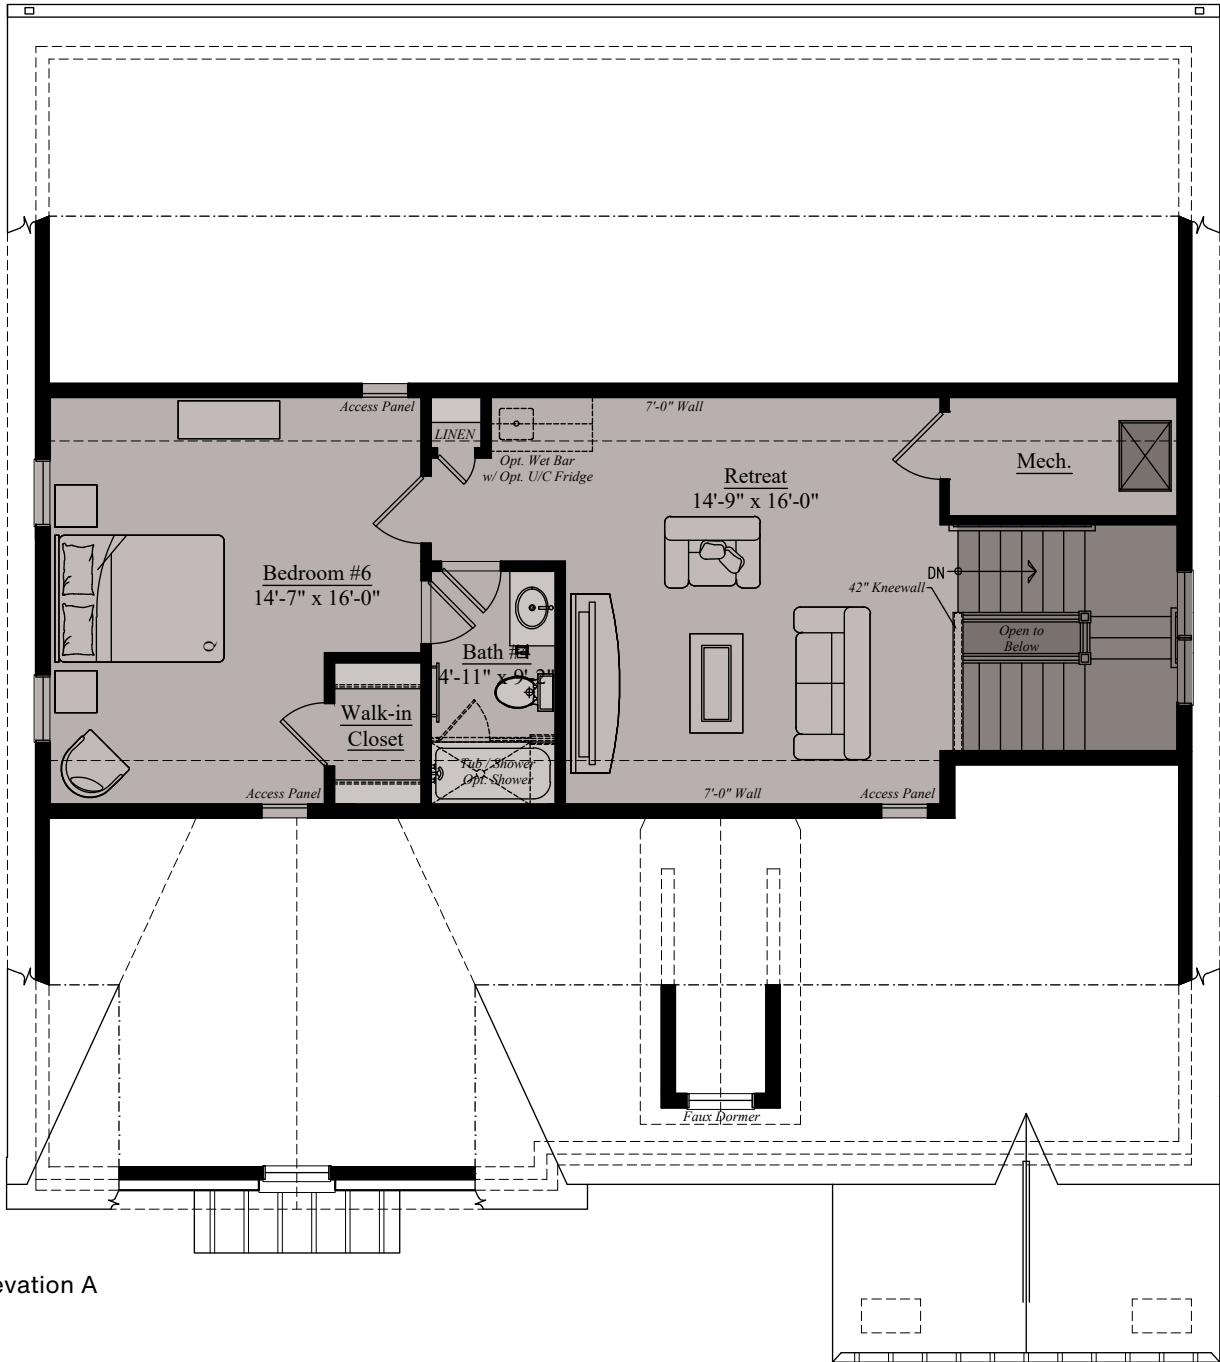

Joseph & Nina Bernstein
wildoak@wormald.com

W
W O R M A L D

Brokers welcome. MHBR
No. 8630. Prices are
rounded and subject to
change without notice.

ELIOT | MAIN LEVEL

Elevation A

ELIOT | UPPER LEVEL

Elevation A

ELIOT | OPTIONAL LOFT

Elevation A

ELIOT | LOWER LEVEL

Elevation A

ELIOT | ELEVATIONS

Elevation B - Main Level

Elevation C - Main Level

Elevation B - Upper Level

Elevation C - Upper Level

Elevation B - Optional Loft Level

Elevation C - Optional Loft Level

Elevation B - Lower Level

Elevation C - Lower Level

ELIOT | ELEVATIONS

Elevation D - Main Level

Elevation E - Main Level

Main Level - Optional Covered Deck

Main Level - Opt. Deck Plan #1

ELIOT | OPTIONS

*Lower Level - Opt. Bedroom #5
Opt. Full Bath*

Main Level - Opt. Dining Room Built-In

Lower Level - Flex Room w/ Opt. Sunroom Above