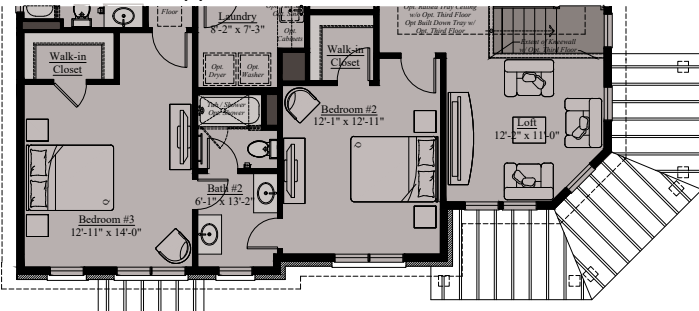

ELIOT | OPTIONAL LOFT

Elevation A

ELIOT | LOWER LEVEL

Elevation A

ELIOT | ELEVATIONS

Elevation B - Main Level

Elevation C - Main Level

Elevation B - Upper Level

Elevation C - Upper Level

Elevation B - Optional Loft Level

Elevation C - Optional Loft Level

Elevation B - Lower Level

Elevation C - Lower Level

ELIOT | ELEVATIONS

Elevation D - Main Level

Elevation E - Main Level

Elevation D - Upper Level

Elevation E - Upper Level

Elevation D - Optional Loft Level

Elevation E - Optional Loft Level

Elevation D - Lower Level

Elevation E - Lower Level

ELIOT | OPTIONS

Main Level - Opt. Deck Plan #2 w/ Opt. Screened Porch

Main Level - Optional Covered Deck

Main Level - Opt. Deck Plan #1

ELIOT | OPTIONS

*Lower Level - Opt. Bedroom #5
Opt. Full Bath*

Main Level - Opt. Dining Room Built-In

Lower Level - Flex Room w/ Opt. Sunroom Above