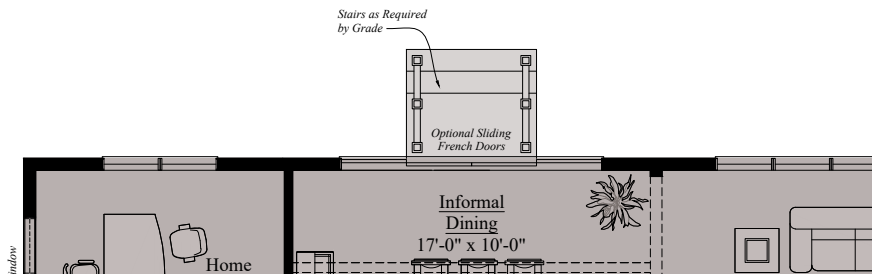

Main Level - Optional Covered Deck

Main Level - Opt. Deck Plan #1

ELIOT | OPTIONS

*Lower Level - Opt. Bedroom #5
Opt. Full Bath*

Main Level - Opt. Dining Room Built-In

Lower Level - Flex Room w/ Opt. Sunroom Above

ELIOT | OPTIONS

Main Level - Opt. Deck Plan #2 w/ Opt. Sunroom

Main Level - Optional Screened Porch

Main Level - Optional Bay Window

Main Level - Optional Sunroom

Main Level - Opt. Sliding French Door

NOTES: