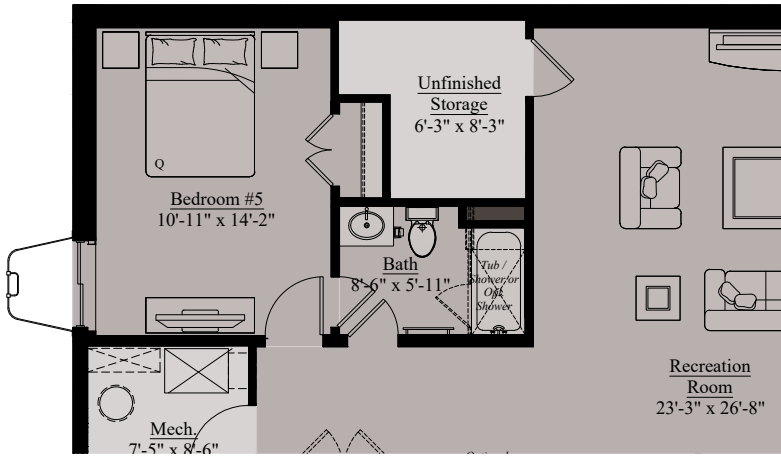

Elevation C - Upper Level

Elevation B - Optional Loft Level

Elevation C - Optional Loft Level

Elevation B - Lower Level

Elevation C - Lower Level

ELIOT | ELEVATIONS

Elevation D - Main Level

Elevation E - Main Level

Elevation D - Upper Level

Elevation E - Upper Level

Elevation D - Optional Loft Level

Elevation E - Optional Loft Level

Elevation D - Lower Level

Elevation E - Lower Level

ELIOT | OPTIONS

Main Level - Opt. Deck Plan #2 w/ Opt. Screened Porch

Main Level - Optional Covered Deck

Main Level - Opt. Deck Plan #1

ELIOT | OPTIONS

*Lower Level - Opt. Bedroom #5
Opt. Full Bath*

Main Level - Opt. Dining Room Built-In

Lower Level - Flex Room w/ Opt. Sunroom Above

ELIOT | OPTIONS

Main Level - Opt. Deck Plan #2 w/ Opt. Sunroom

Main Level - Optional Screened Porch

Main Level - Optional Bay Window

Main Level - Optional Sunroom

Main Level - Opt. Sliding French Door

NOTES: