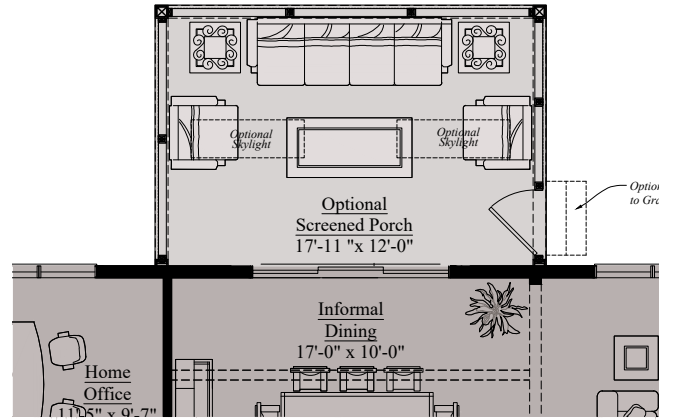

Elevation D - Upper Level

Elevation E - Upper Level

Elevation D - Optional Loft Level

Elevation E - Optional Loft Level

Elevation D - Lower Level

Elevation E - Lower Level

ELIOT | OPTIONS

Main Level - Opt. Deck Plan #2 w/ Opt. Screened Porch

Main Level - Optional Covered Deck

Main Level - Opt. Deck Plan #1

ELIOT | OPTIONS

*Lower Level - Opt. Bedroom #5
Opt. Full Bath*

Main Level - Opt. Dining Room Built-In

Lower Level - Flex Room w/ Opt. Sunroom Above

ELIOT | OPTIONS

Main Level - Opt. Deck Plan #2 w/ Opt. Sunroom

Main Level - Optional Screened Porch

Main Level - Optional Bay Window

Main Level - Optional Sunroom

Main Level - Opt. Sliding French Door

NOTES: