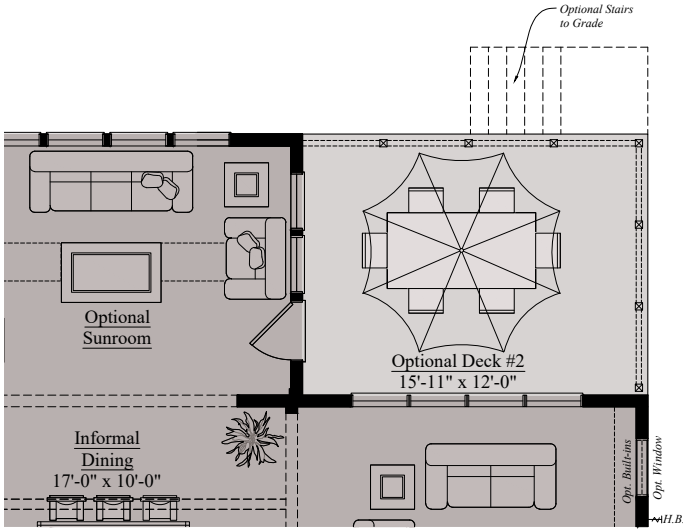

Elevation D - Upper Level

Elevation E - Upper Level

Elevation D - Optional Loft Level

Elevation E - Optional Loft Level

Elevation D - Lower Level

Elevation E - Lower Level

ELIOT | OPTIONS

Main Level - Opt. Deck Plan #2 w/ Opt. Screened Porch

Main Level - Optional Covered Deck

Main Level - Opt. Deck Plan #1

ELIOT | OPTIONS

*Lower Level - Opt. Bedroom #5
Opt. Full Bath*

Main Level - Opt. Dining Room Built-In

Lower Level - Flex Room w/ Opt. Sunroom Above

ELIOT | OPTIONS

Main Level - Opt. Deck Plan #2 w/ Opt. Sunroom

Main Level - Optional Screened Porch

Main Level - Optional Bay Window

Main Level - Optional Sunroom

Main Level - Opt. Sliding French Door

NOTES: