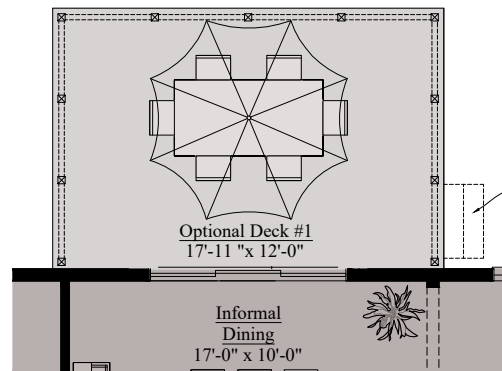

Elevation C - Upper Level

Elevation B - Optional Loft Level

Elevation C - Optional Loft Level

Elevation B - Lower Level

Elevation C - Lower Level

ELIOT | ELEVATIONS

Elevation D - Main Level

Elevation E - Main Level

Elevation D - Upper Level

Elevation E - Upper Level

Elevation D - Optional Loft Level

Elevation E - Optional Loft Level

Elevation D - Lower Level

Elevation E - Lower Level

ELIOT | OPTIONS

Main Level - Opt. Deck Plan #2 w/ Opt. Screened Porch

Main Level - Optional Covered Deck

Main Level - Opt. Deck Plan #1

ELIOT | OPTIONS

*Lower Level - Opt. Bedroom #5
Opt. Full Bath*

Main Level - Opt. Dining Room Built-In

Lower Level - Flex Room w/ Opt. Sunroom Above