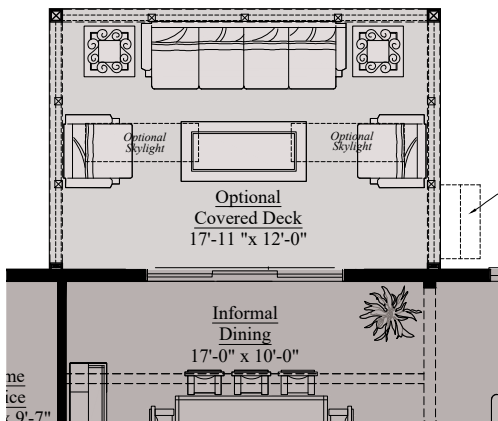

Elevation C - Upper Level

Elevation B - Optional Loft Level

Elevation C - Optional Loft Level

Elevation B - Lower Level

Elevation C - Lower Level

ELIOT | ELEVATIONS

Elevation D - Main Level

Elevation E - Main Level

Elevation D - Upper Level

Elevation E - Upper Level

Elevation D - Optional Loft Level

Elevation E - Optional Loft Level

Elevation D - Lower Level

Elevation E - Lower Level

ELIOT | OPTIONS

Main Level - Opt. Deck Plan #2 w/ Opt. Screened Porch

Main Level - Optional Covered Deck

Main Level - Opt. Deck Plan #1

ELIOT | OPTIONS

*Lower Level - Opt. Bedroom #5
Opt. Full Bath*

Main Level - Opt. Dining Room Built-In

Lower Level - Flex Room w/ Opt. Sunroom Above

ELIOT | OPTIONS

Main Level - Opt. Deck Plan #2 w/ Opt. Sunroom

Main Level - Optional Screened Porch

Main Level - Optional Bay Window

Main Level - Optional Sunroom

Main Level - Opt. Sliding French Door

NOTES: