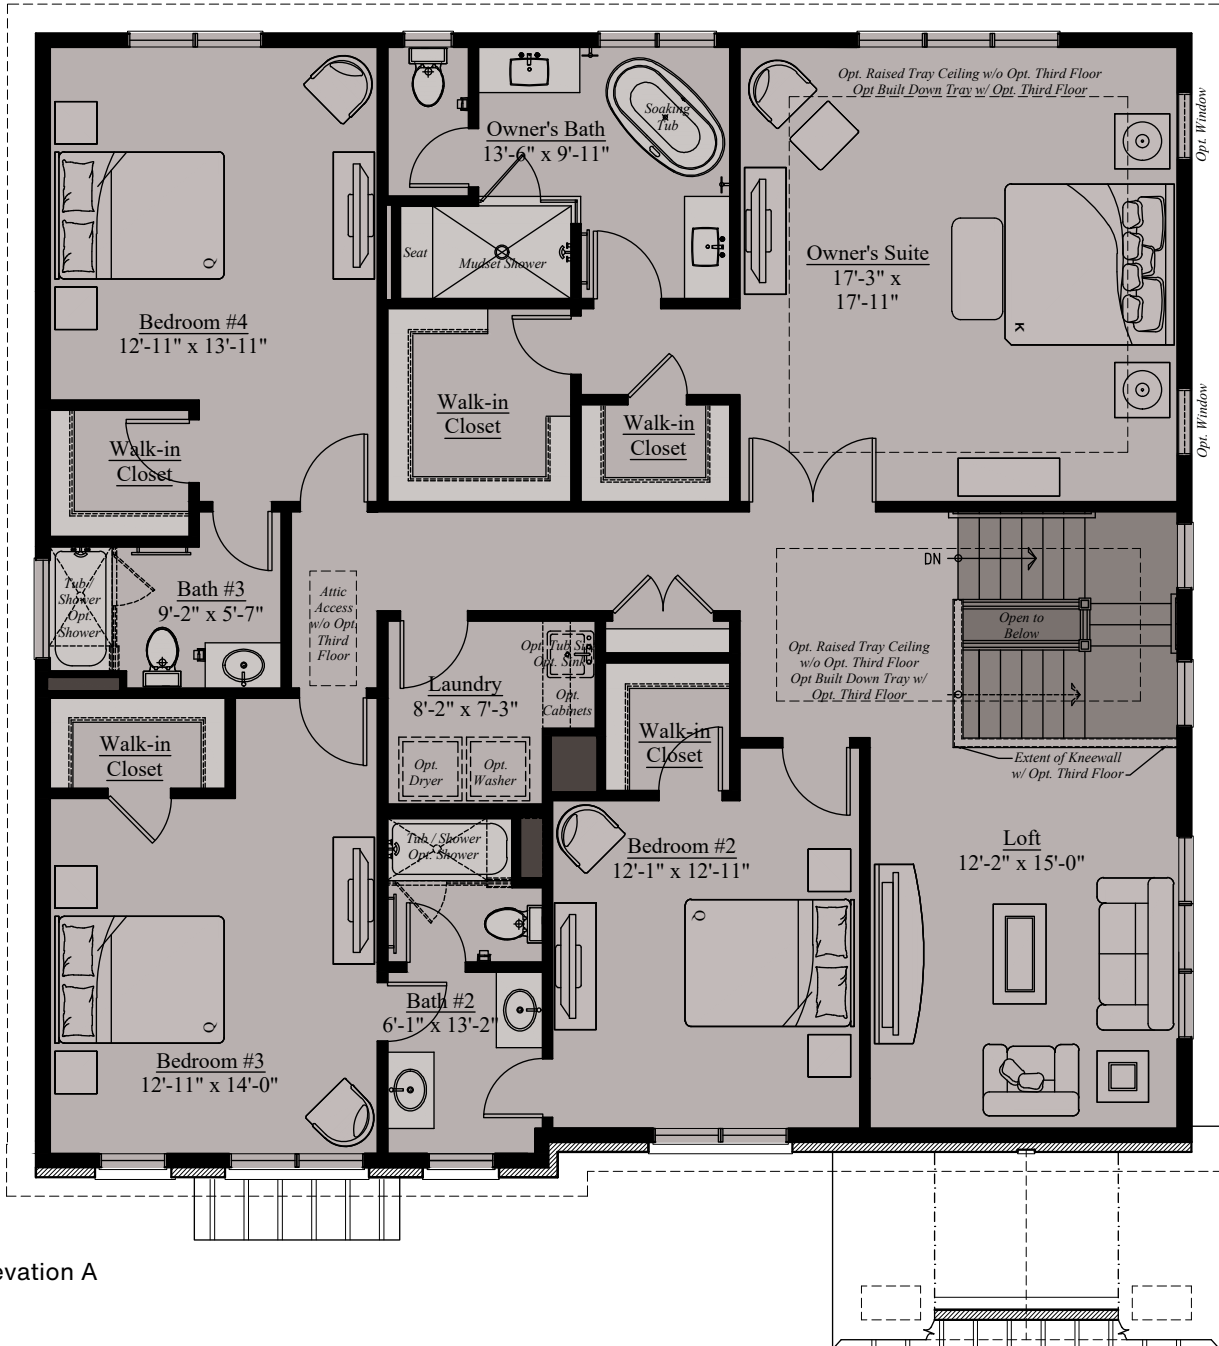

Joseph & Nina Bernstein
wildoak@wormald.com

W
W O R M A L D

Brokers welcome. MHBR
No. 8630. Prices are
rounded and subject to
change without notice.

ELIOT | MAIN LEVEL

Elevation A

ELIOT | UPPER LEVEL

Elevation A

ELIOT | OPTIONAL LOFT

Elevation A

ELIOT | LOWER LEVEL

Elevation A

ELIOT | ELEVATIONS

Elevation B - Main Level

Elevation C - Main Level

Elevation B - Upper Level

Main Level - Optional Covered Deck

Main Level - Opt. Deck Plan #1

ELIOT | OPTIONS

*Lower Level - Opt. Bedroom #5
Opt. Full Bath*

Main Level - Opt. Dining Room Built-In

Lower Level - Flex Room w/ Opt. Sunroom Above

ELIOT | OPTIONS

Main Level - Opt. Deck Plan #2 w/ Opt. Sunroom

Main Level - Optional Screened Porch

Main Level - Optional Bay Window

Main Level - Optional Sunroom

Main Level - Opt. Sliding French Door

NOTES: