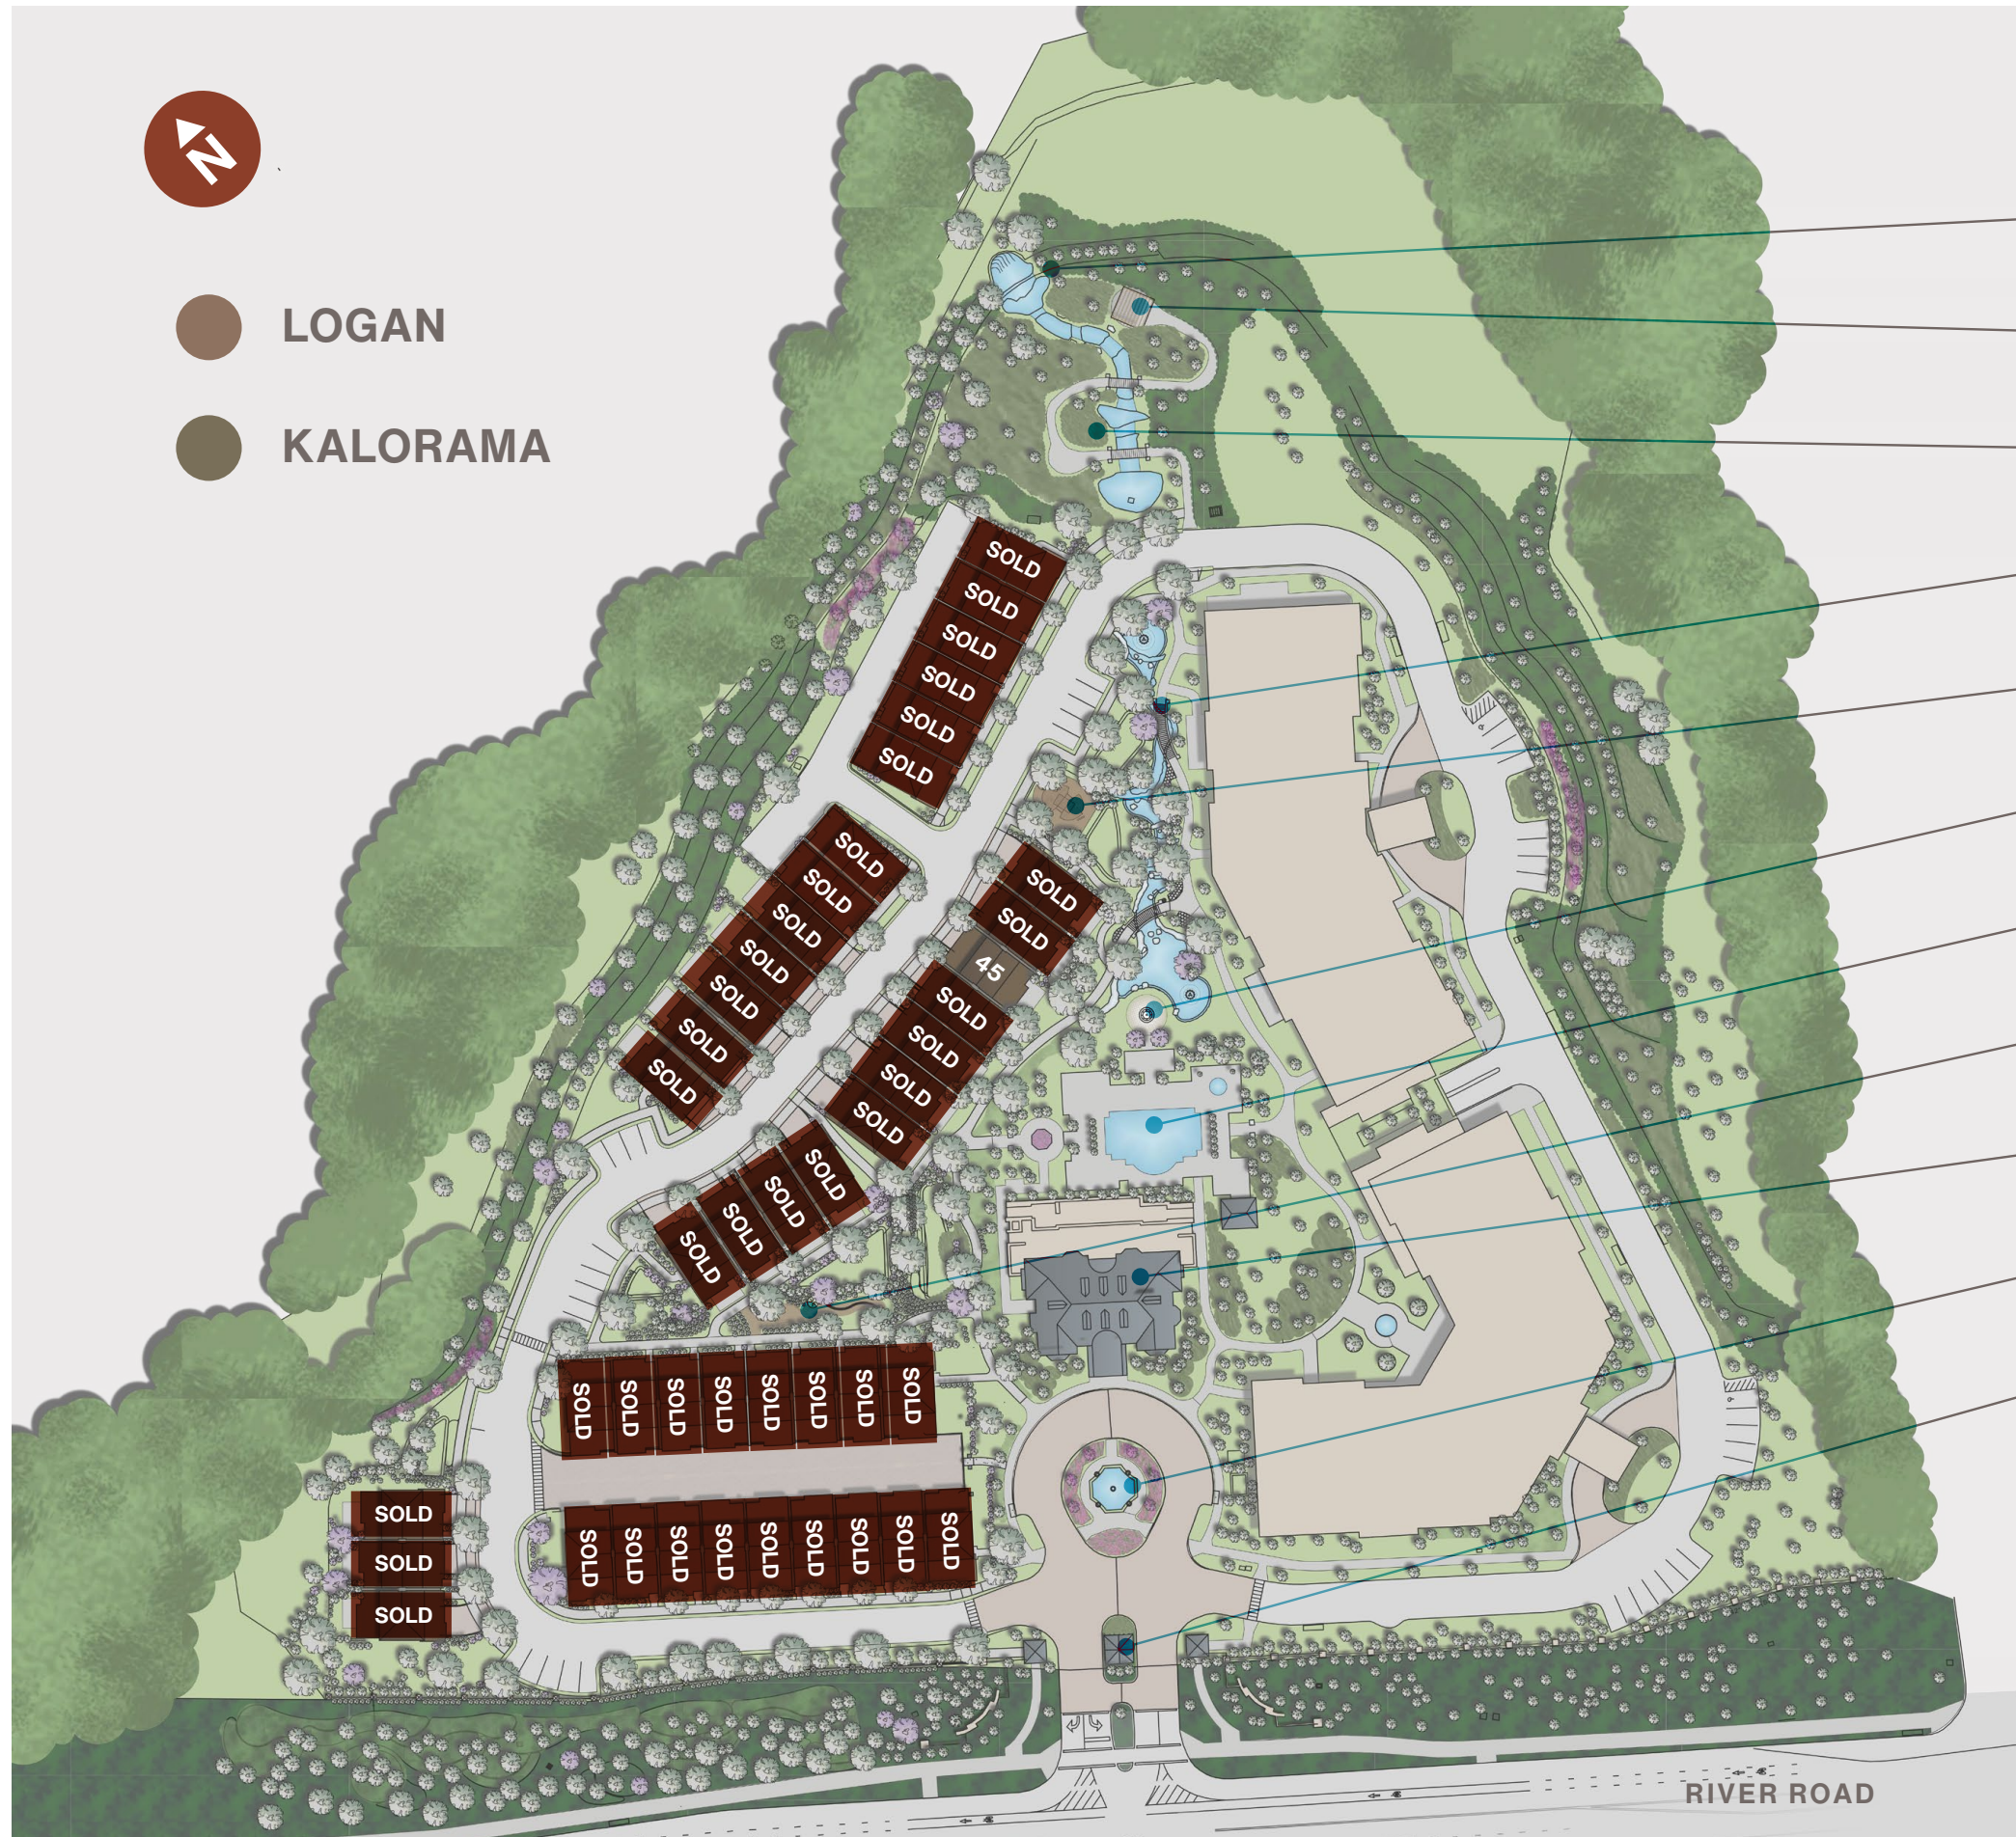

LOGAN

KALORAMA

WATERFALL

TRELLIS OVERLOOK

WATERFALL ROCK GARDEN

STREAM GARDEN PARK

BRIDGE PARK

WATERSIDE FIRE PIT

POOL & HOT TUB

WATER RILL PARK

CLUBHOUSE

FOUNTAIN CIRCLE

GATE HOUSE

RIVER ROAD

Actual site conditions, lot lines, tree lines and other details may vary from what is shown and are subject to change without notice.